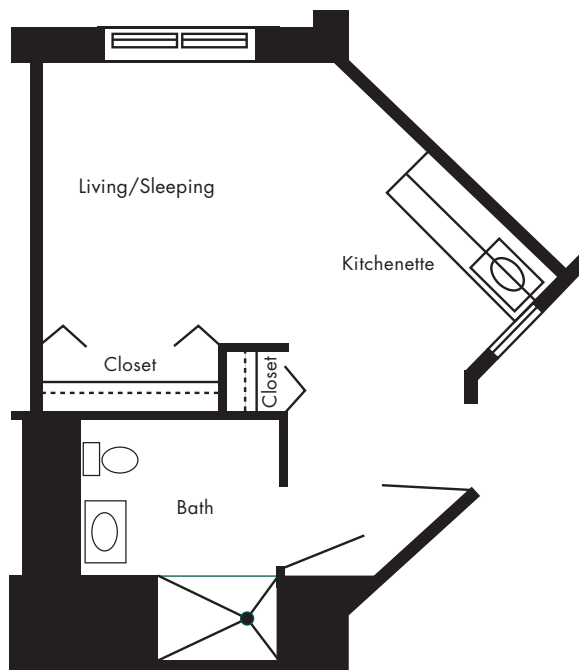

Floor Plans

Assisted living

One Bedroom

396 square feet

Studio

320 square feet

Please note that all dimensions
are approximate.