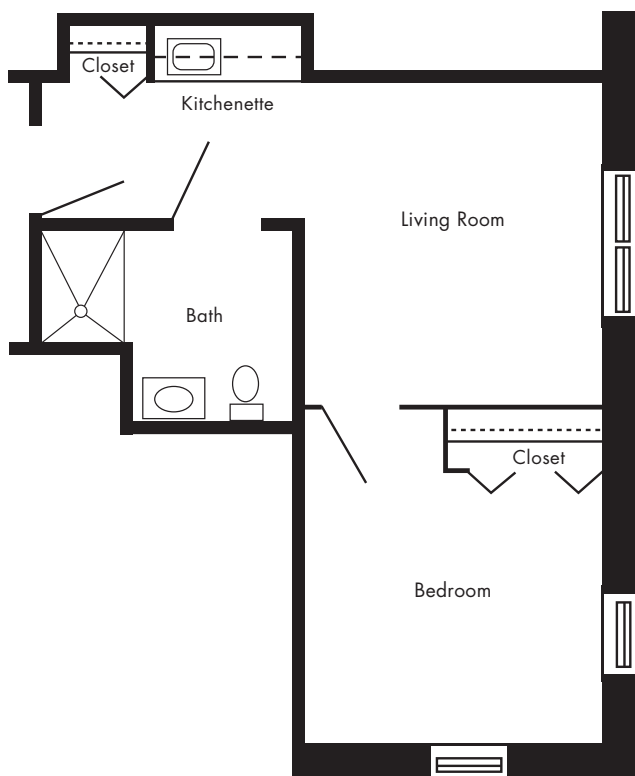

Floor Plans

Assisted living

One Bedroom

396 square feet

Studio

320 square feet

Please note that all dimensions
are approximate.