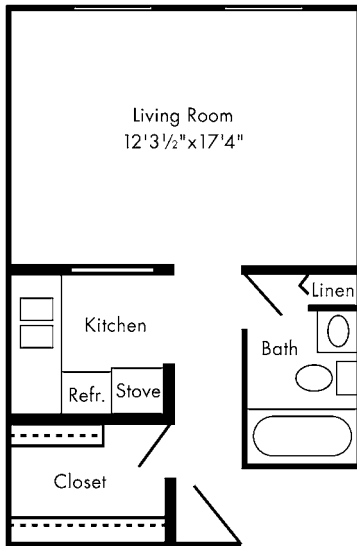

Floor Plans

Deluxe Two Bedroom

809 - 980 square feet

Regular Two Bedroom

622 square feet

Large One Bedroom with Balcony

528 square feet

Please note that all dimensions are approximate.

552 square feet

Small One Bedroom

468 square feet

Please note that all dimensions
are approximate.

Floor Plans

Large Efficiency

440 square feet

Small Efficiency

375 - 388 square feet

RRC Floorplan for Assisted Living

157 square feet

Please note that all dimensions are approximate.

Presence®

Resurrection Retirement Community

Today counts.

LC-120:12/15:PGA