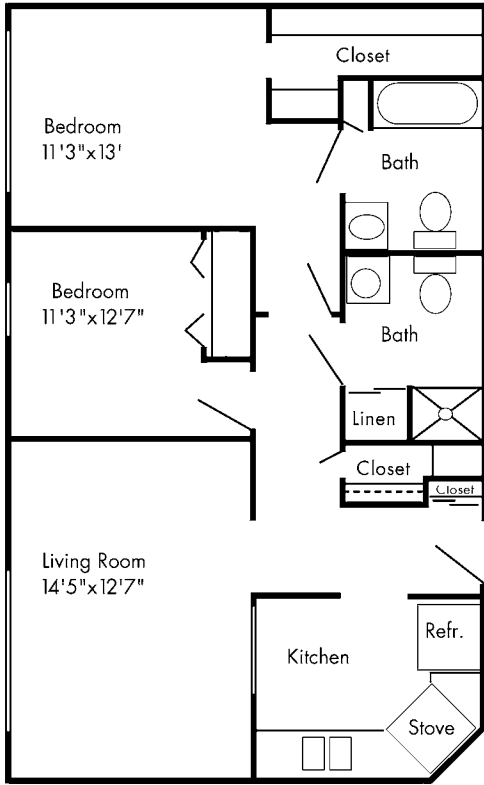

Floor Plans

Deluxe Two Bedroom

809 - 980 square feet

Regular Two Bedroom

622 square feet

Large One Bedroom with Balcony

528 square feet

Please note that all dimensions are approximate.

Presence®

Resurrection Retirement Community

Today counts.

LC-120:12/15-PGA

Floor Plans

Deluxe One Bedroom

662 square feet

Large One Bedroom

552 square feet

Small One Bedroom

468 square feet

Please note that all dimensions
are approximate.

Floor Plans

Large Efficiency

440 square feet

Small Efficiency

375 - 388 square feet

RRC Floorplan for Assisted Living

157 square feet

Please note that all dimensions are approximate.

Presence®

Resurrection Retirement Community

Today counts.

LC-120:12/15:PGA