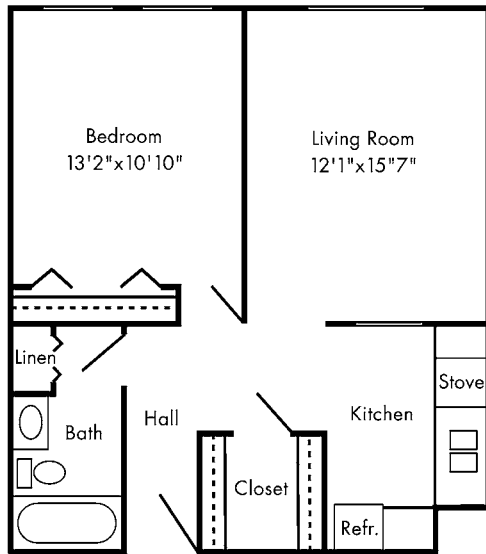

Floor Plans

Deluxe Two Bedroom

809 - 980 square feet

Regular Two Bedroom

622 square feet

Large One Bedroom with Balcony

528 square feet

Please note that all dimensions are approximate.

Presence®

Resurrection Retirement Community

Today counts.

LC-120:12/15-PGA

Floor Plans

Deluxe One Bedroom

662 square feet

Large One Bedroom

552 square feet

Small One Bedroom

468 square feet

Please note that all dimensions
are approximate.

Floor Plans

Large Efficiency

440 square feet

Small Efficiency

375 - 388 square feet

RRC Floorplan for Assisted Living

157 square feet

Please note that all dimensions are approximate.

Presence®

Resurrection Retirement Community

Today counts.

LC-120:12/15:PGA