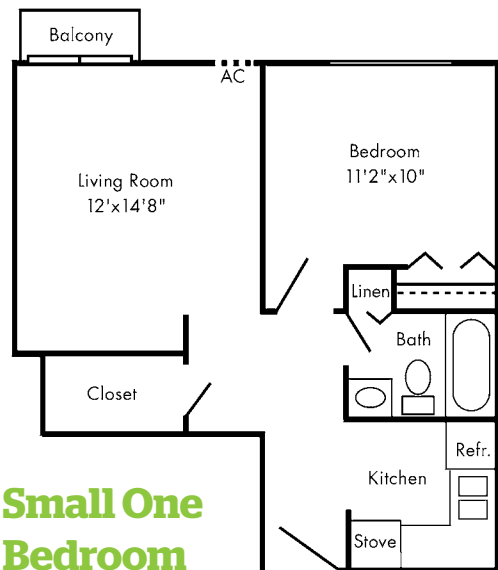

Floor Plans

Deluxe Two Bedroom

809 - 980 square feet

Regular Two Bedroom

622 square feet

Large One Bedroom with Balcony

528 square feet

Please note that all dimensions are approximate.

Presence®

Resurrection Retirement Community

Today counts.

LC-120:12/15-PGA

Floor Plans

Deluxe One Bedroom

662 square feet

Large One Bedroom

552 square feet

Small One Bedroom

468 square feet

Please note that all dimensions
are approximate.

Floor Plans

Large Efficiency

440 square feet

Small Efficiency

375 - 388 square feet

RRC Floorplan for Assisted Living

157 square feet

Please note that all dimensions are approximate.

Presence®

Resurrection Retirement Community

Today counts.

LC-120:12/15:PGA