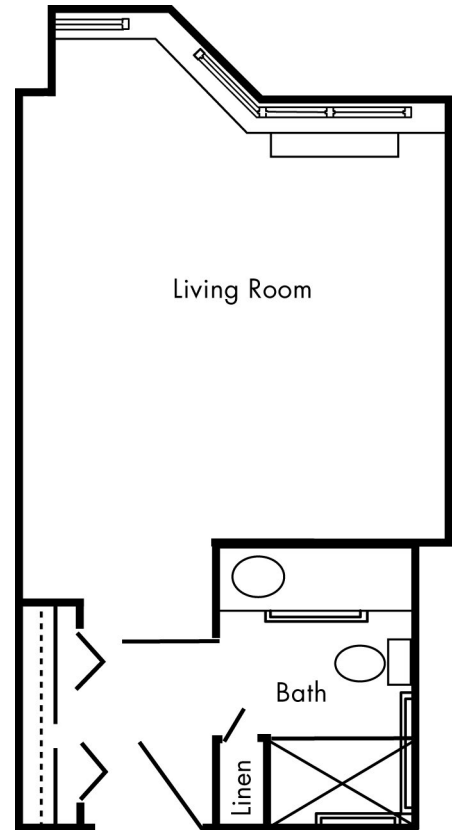

Floor Plans

Deluxe Two Bedroom

809 - 980 square feet

Regular Two Bedroom

622 square feet

Large One Bedroom with Balcony

528 square feet

Please note that all dimensions are approximate.

552 square feet

Small One Bedroom

468 square feet

Please note that all dimensions
are approximate.

Floor Plans

Large Efficiency

440 square feet

Small Efficiency

375 - 388 square feet

RRC Floorplan for Assisted Living

157 square feet

Please note that all dimensions are approximate.

Presence®

Resurrection Retirement Community

Today counts.

LC-120:12/15:PGA