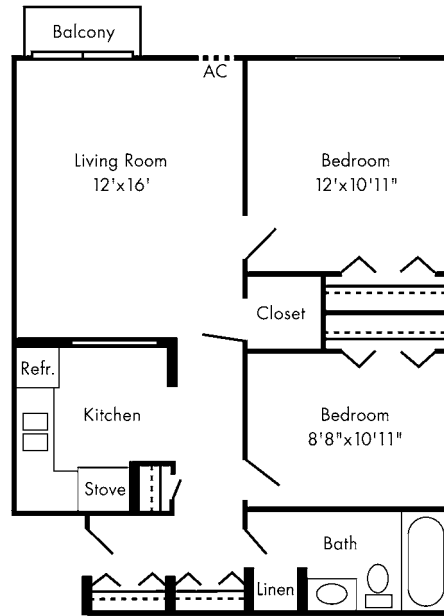

Floor Plans

Deluxe Two Bedroom

809 - 980 square feet

Regular Two Bedroom

622 square feet

Large One Bedroom with Balcony

528 square feet

Please note that all dimensions are approximate.

Presence®

Resurrection Retirement Community

Today counts.

LC-120:12/15-PGA

Floor Plans

Deluxe One Bedroom

662 square feet

Large One Bedroom

552 square feet

Small One Bedroom

468 square feet

Please note that all dimensions
are approximate.

Floor Plans

Large Efficiency

440 square feet

Small Efficiency

375 - 388 square feet

RRC Floorplan for Assisted Living

157 square feet

Please note that all dimensions are approximate.

Presence®

Resurrection Retirement Community

Today counts.

LC-120:12/15:PGA