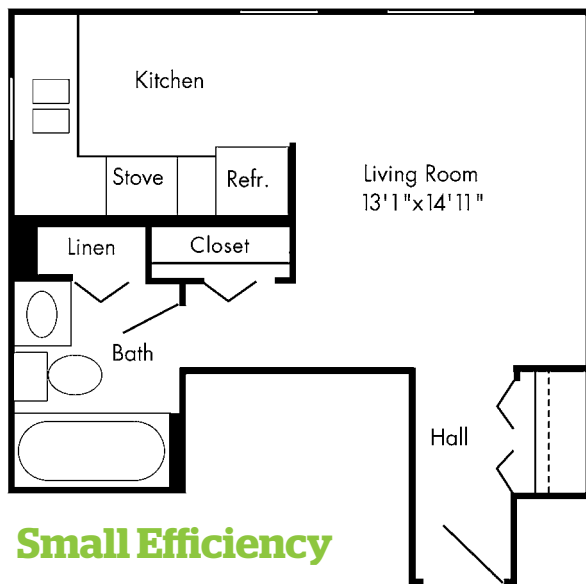

552 square feet

Small One Bedroom

468 square feet

Please note that all dimensions
are approximate.

Floor Plans

Large Efficiency

440 square feet

Small Efficiency

375 - 388 square feet

RRC Floorplan for Assisted Living

157 square feet

Please note that all dimensions are approximate.

Presence®

Resurrection Retirement Community

Today counts.

LC-120:12/15:PGA