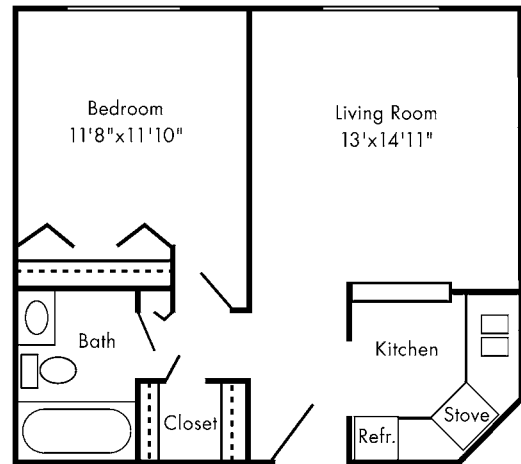

Floor Plans

Deluxe Two Bedroom

809 - 980 square feet

Regular Two Bedroom

622 square feet

Large One Bedroom with Balcony

528 square feet

Please note that all dimensions are approximate.

Presence®

Resurrection Retirement Community

Today counts.

LC-120:12/15-PGA

Floor Plans

Deluxe One Bedroom

662 square feet

Large One Bedroom

552 square feet

Small One Bedroom

468 square feet

Please note that all dimensions
are approximate.

Floor Plans

Large Efficiency

440 square feet

Small Efficiency

375 - 388 square feet

RRC Floorplan for Assisted Living

157 square feet

Please note that all dimensions are approximate.

Presence®

Resurrection Retirement Community

Today counts.

LC-120:12/15:PGA