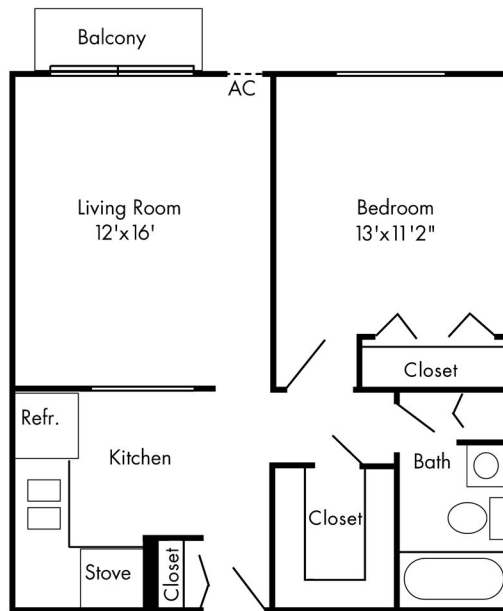

Floor Plans

Deluxe Two Bedroom

809 - 980 square feet

Regular Two Bedroom

622 square feet

Large One Bedroom with Balcony

528 square feet

Please note that all dimensions are approximate.

Presence®

Resurrection Retirement Community

Today counts.

LC-120:12/15-PGA

Floor Plans

Deluxe One Bedroom

662 square feet

Large One Bedroom

552 square feet

Small One Bedroom

468 square feet

Please note that all dimensions
are approximate.

Floor Plans

Large Efficiency

440 square feet

Small Efficiency

375 - 388 square feet

RRC Floorplan for Assisted Living

157 square feet

Please note that all dimensions are approximate.

Presence®

Resurrection Retirement Community

Today counts.

LC-120:12/15:PGA