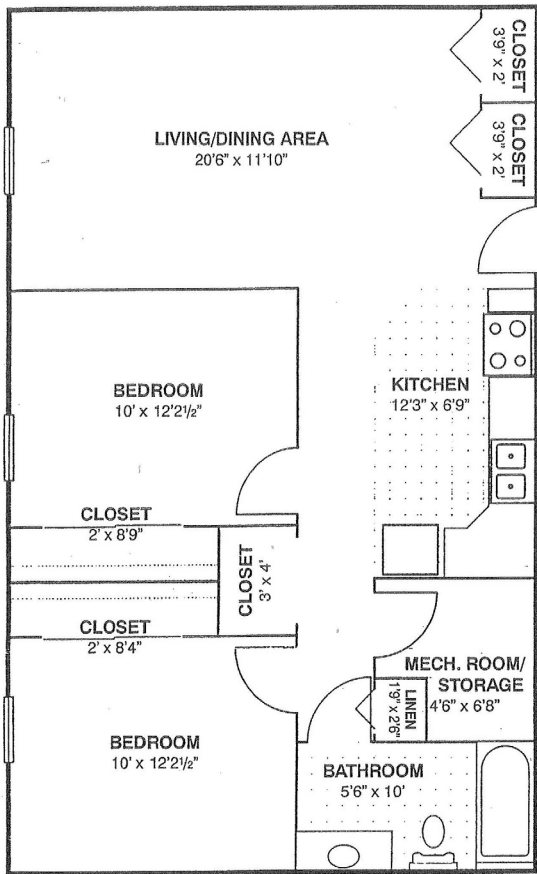

# Floor Plans

## The Cattails Functional Two Bedroom

840 square feet  
2 bedrooms  
Plenty of closet space

Please note that all dimensions are approximate.

## The Knoll Large Two Bedroom

805 square feet  
2 bedrooms  
Open kitchen and living area