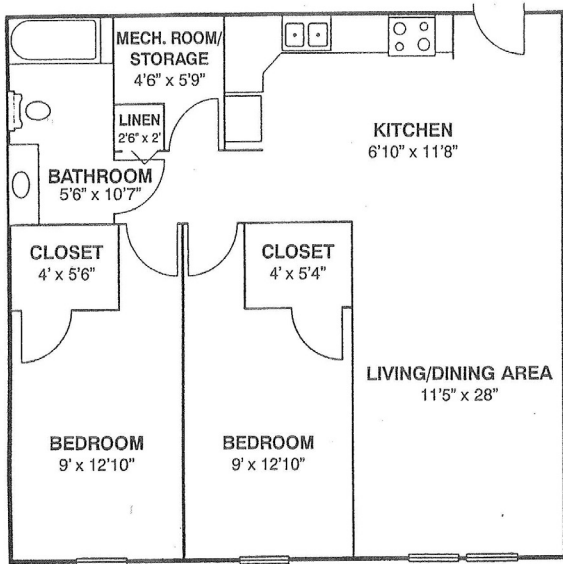

# Floor Plans

## The Cattails Functional Two Bedroom

840 square feet  
2 bedrooms  
Plenty of closet space

Please note that all dimensions are approximate.

## The Knoll Large Two Bedroom

805 square feet  
2 bedrooms  
Open kitchen and living area

## The River Valley Large Two Bedroom

832 square feet  
2-bedrooms  
Open kitchen and  
living area