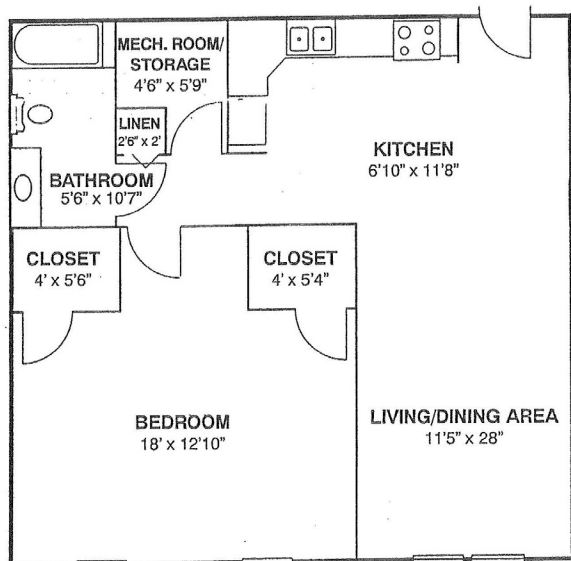

# Floor Plans

## The River Valley Large Two Bedroom

832 square feet  
2-bedrooms  
Open kitchen and  
living area

## The Eagle One or Two Bedroom

896 square feet  
1 or 2 bedrooms  
Flexible floor plan

Please note that all dimensions  
are approximate.